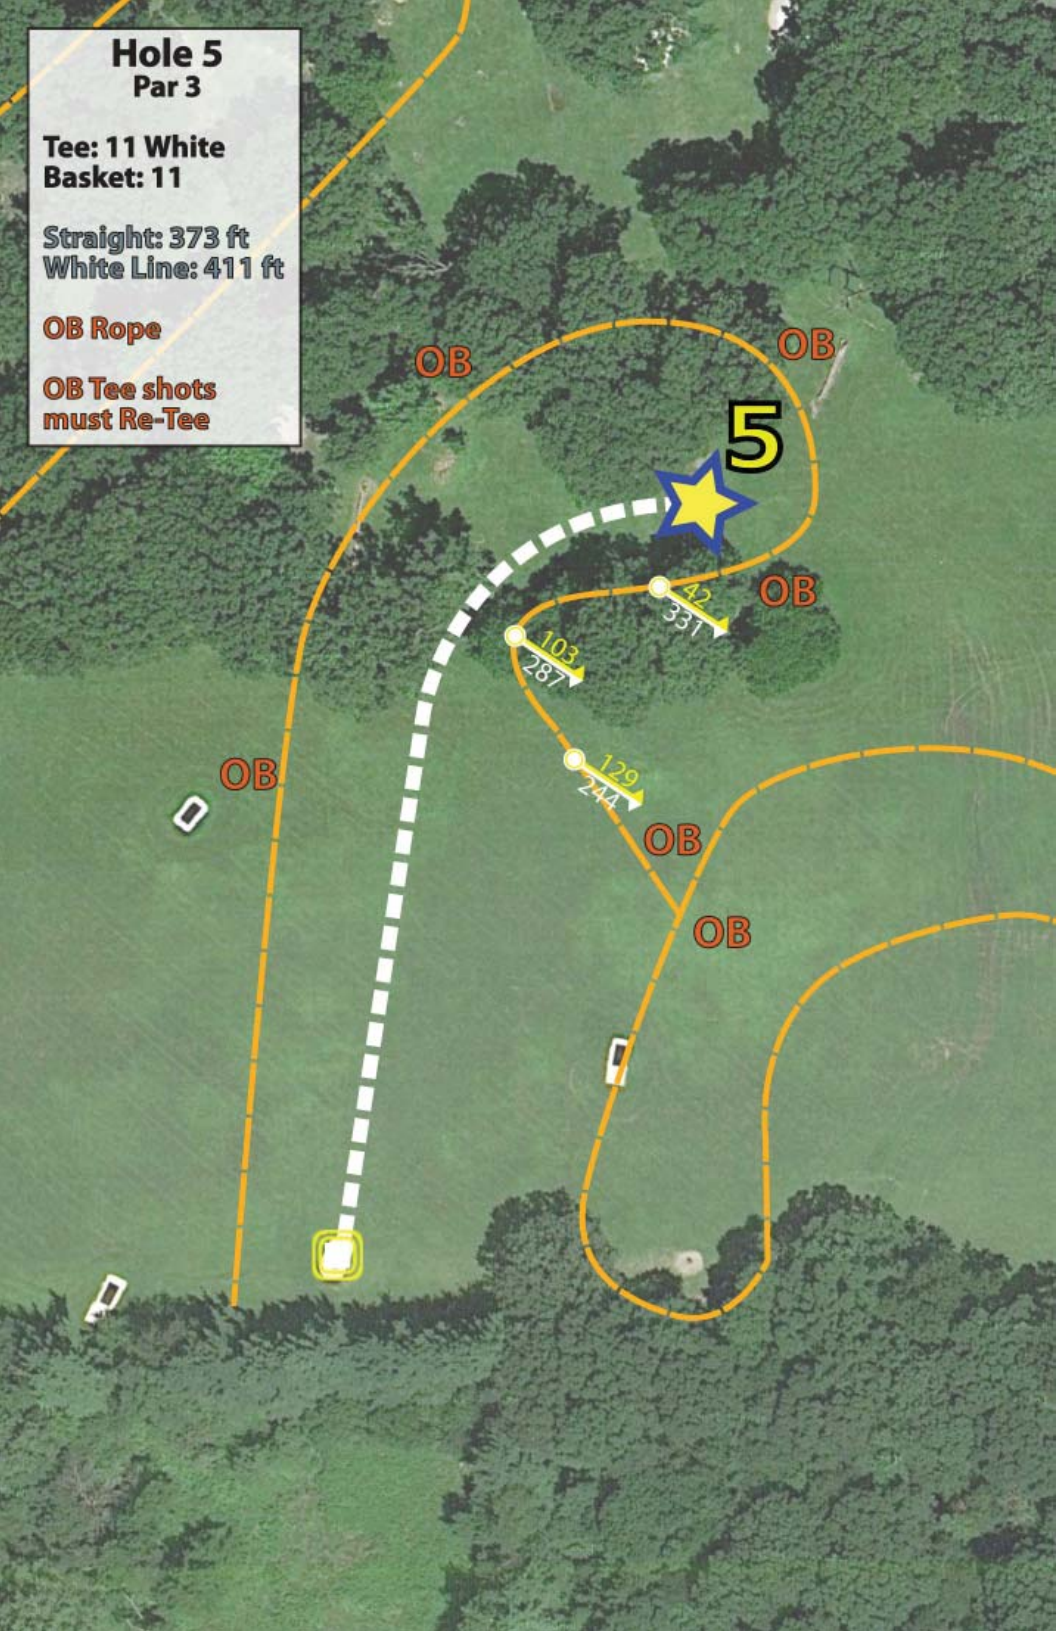

at the Oaks

Hole 1

Par 4

Tee: 6 Blue
Basket: 7

Straight: 560 ft
White Line: 586 ft

OB Rope

Hole 2
Par 3

Tee: 8 RWB
Basket: 8

Straight: 259 ft
White Line: 259 ft

Hole 3
Par 4

Tee: 9 Blue
Basket: 9

Straight: 521 ft
White Line: 561 ft

OB Rope

Missed Mando must
Re-Throw from
Previous Lie

Hole 5

Par 3

Tee: 11 White
Basket: 11

Straight: 373 ft
White Line: 411 ft

OB Rope

OB Tee shots
must Re-Tee

5

OB

OB

OB

Straight: 344 ft
White Line: 362 ft

OB Rope, Fence

OB Tee shot
must Re-Tee

OB

7

89

257

Mando