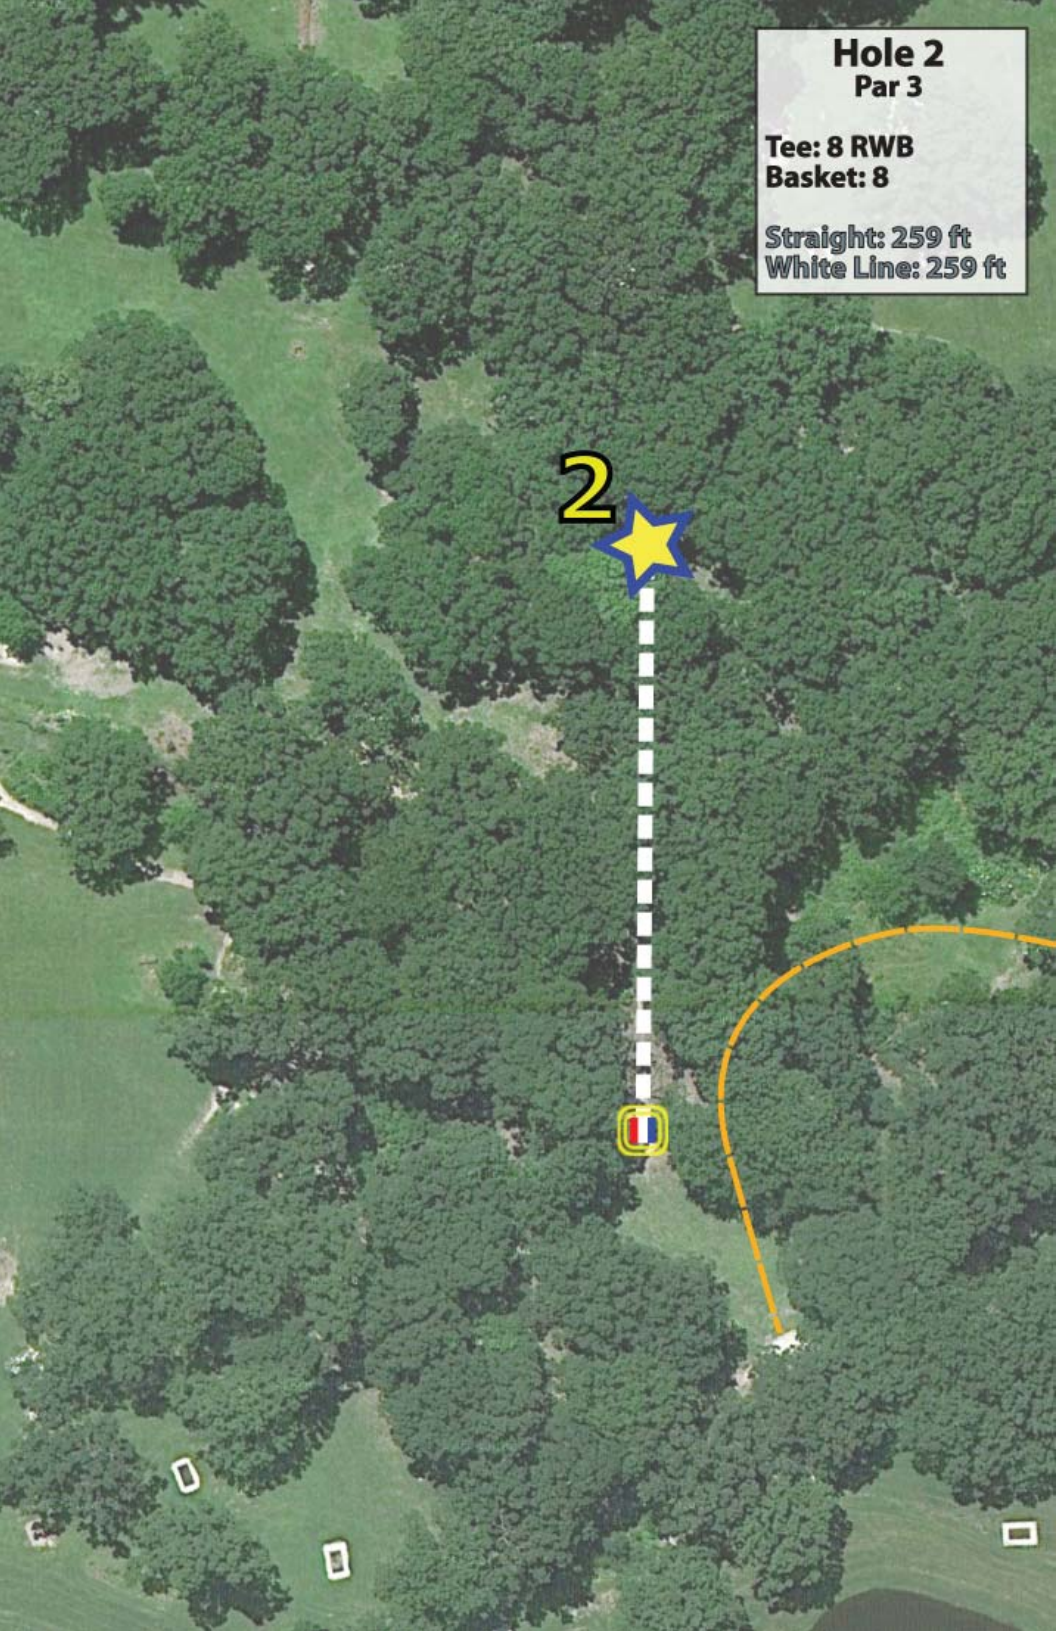

at the Oaks

Hole 1

Par 4

Tee: 6 Blue
Basket: 7

Straight: 560 ft
White Line: 586 ft

OB Rope

Hole 2
Par 3

Tee: 8 RWB
Basket: 8

Straight: 259 ft
White Line: 259 ft

Hole 3
Par 4

Tee: 9 Blue
Basket: 9

Straight: 521 ft
White Line: 561 ft

OB Rope

Missed Mando must
Re-Throw from
Previous Lie

Hole 5

Par 3

Tee: 11 White
Basket: 11

Straight: 373 ft
White Line: 411 ft

OB Rope

OB Tee shots
must Re-Tee

5

OB

OB

OB

Straight: 344 ft
White Line: 362 ft

OB Rope, Fence

OB Tee shot
must Re-Tee

OB

7

89

257

Mando