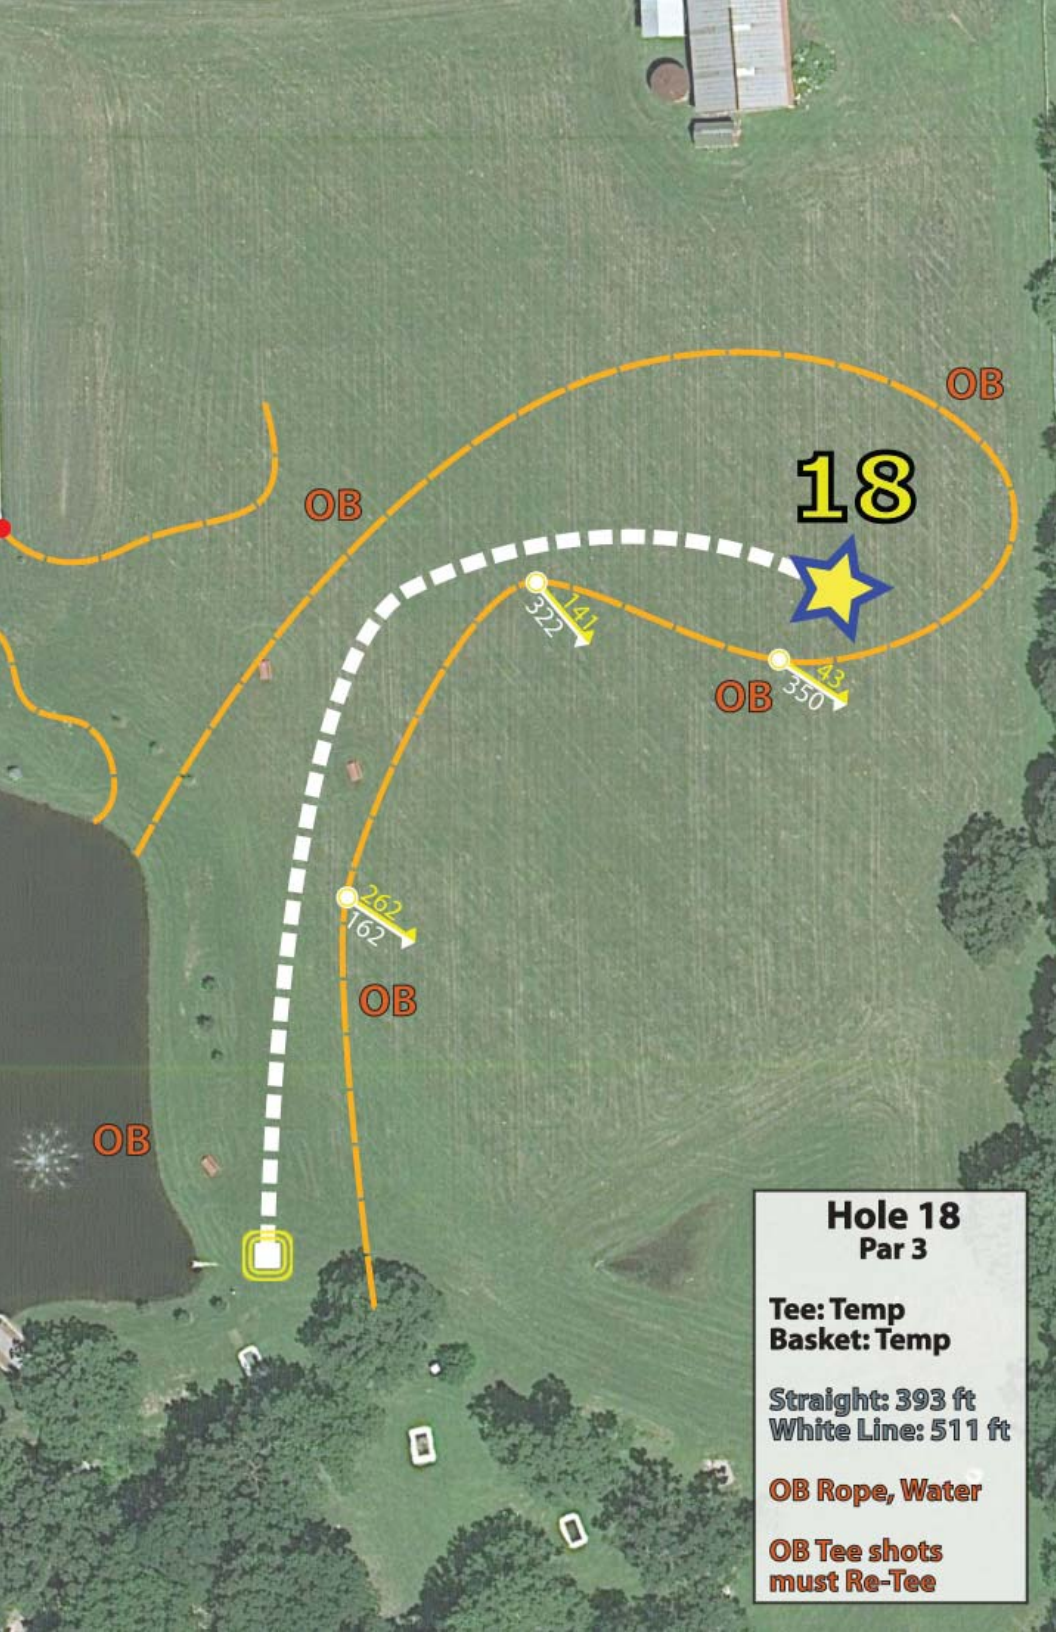

18

OB

OB

OB

OB

OB

Hole 18
Par 3

Tee: Temp
Basket: Temp

Straight: 393 ft
White Line: 511 ft

OB Rope, Water

OB Tee shots
must Re-Tee

322
141

43
350

262
162