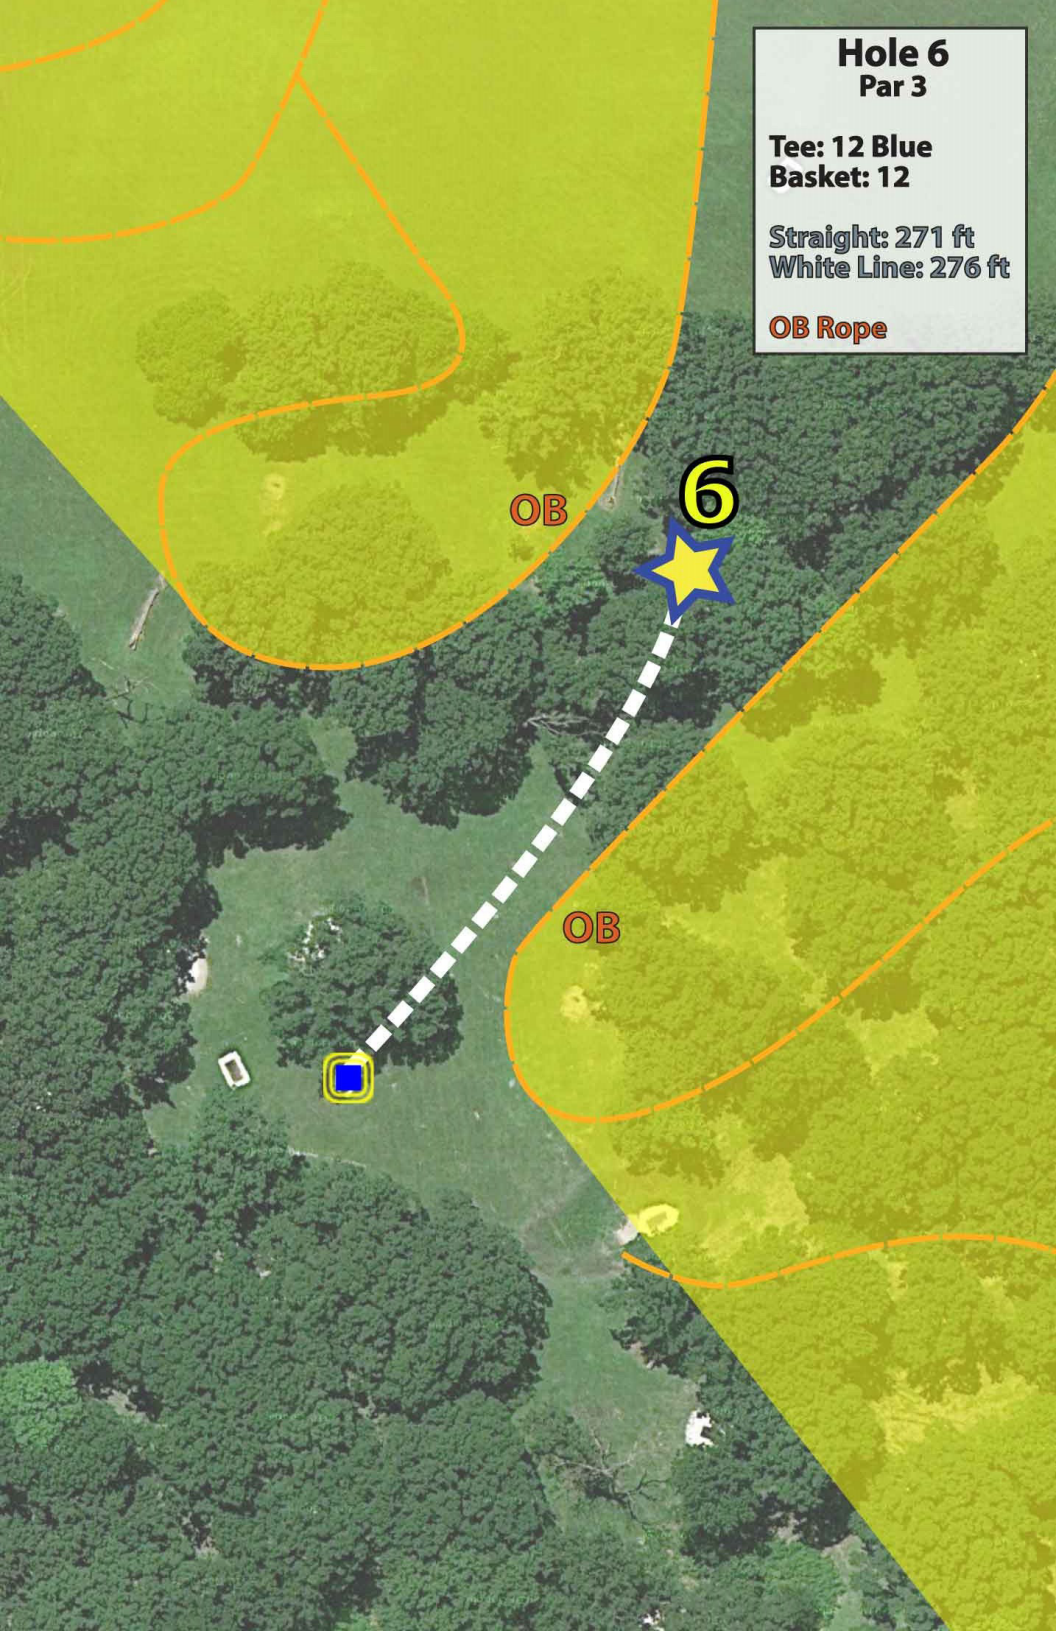

Straight: 521 ft
White Line: 561 ft

OB Rope

Missed Mando must
Re-Throw from
Previous Lie

Hole 6
Par 3

Tee: 12 Blue
Basket: 12

Straight: 271 ft
White Line: 276 ft

OB Rope

6

OB

OB

Hole 7
Par 3

Tee: 13 Blue
Basket: 13

Straight: 344 ft
White Line: 362 ft

OB Rope, Fence

Missed Mando
must re-throw

OB