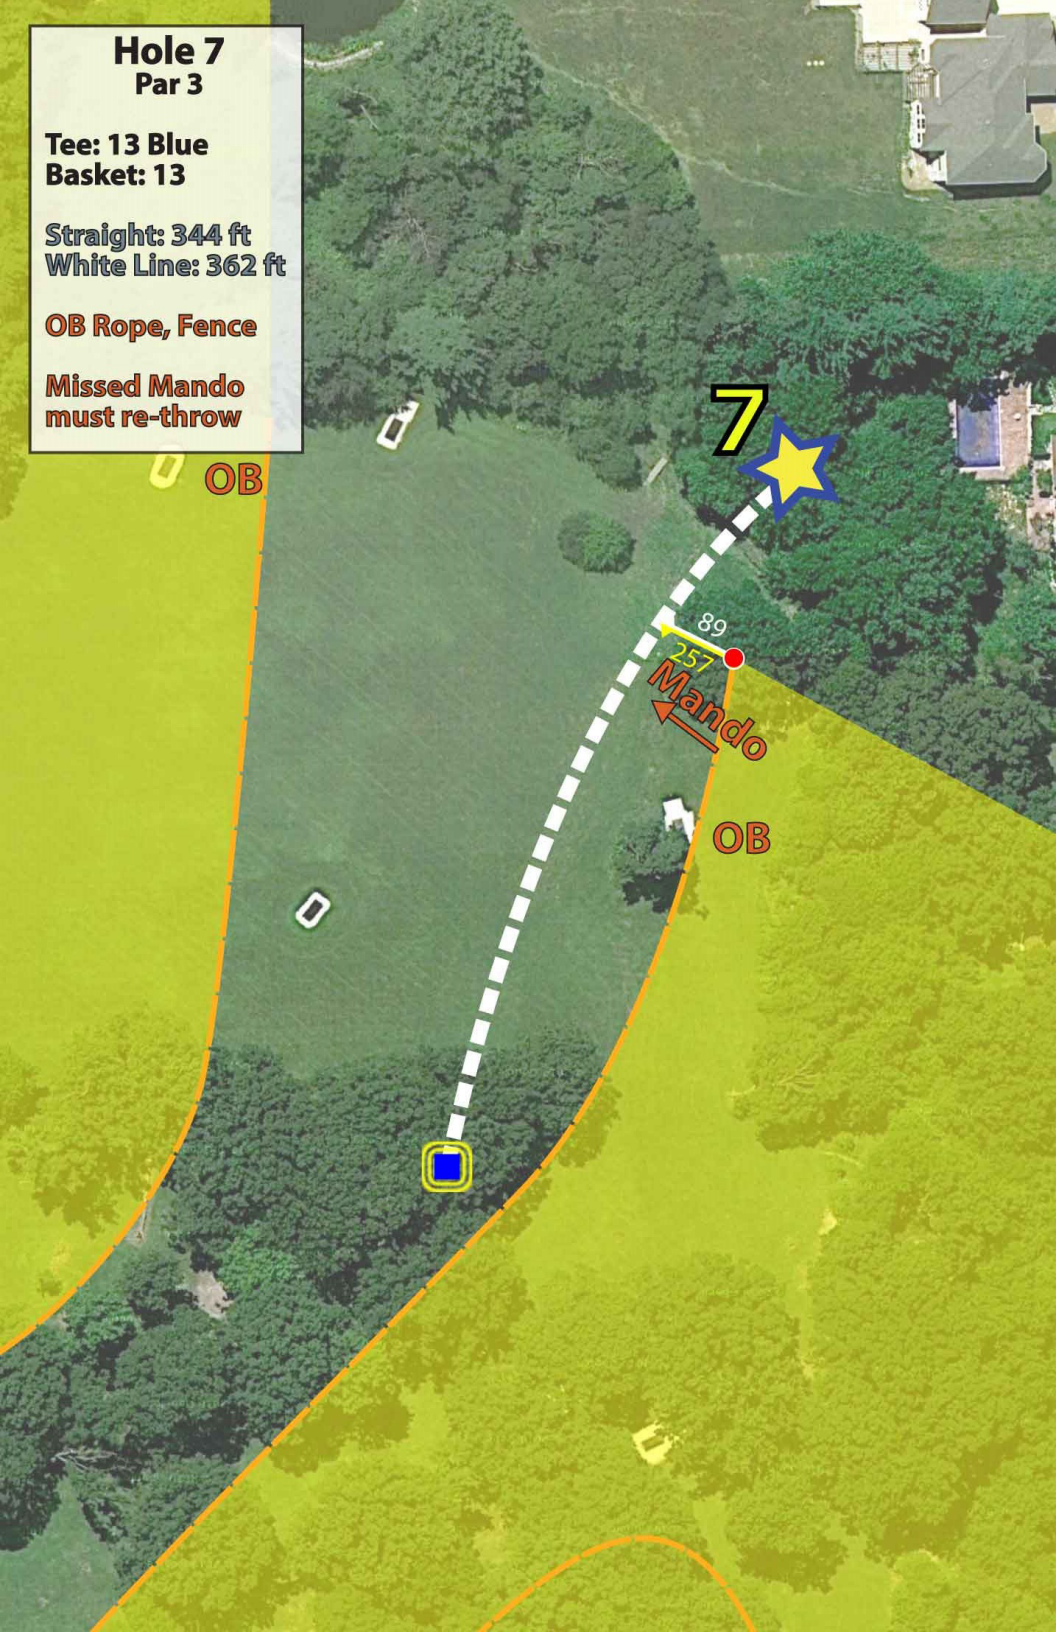

Straight: 521 ft
White Line: 561 ft

OB Rope

Missed Mando must
Re-Throw from
Previous Lie

Hole 6
Par 3

Tee: 12 Blue
Basket: 12

Straight: 271 ft
White Line: 276 ft

OB Rope

6

OB

OB

Hole 7
Par 3

Tee: 13 Blue
Basket: 13

Straight: 344 ft
White Line: 362 ft

OB Rope, Fence

Missed Mando
must re-throw

OB