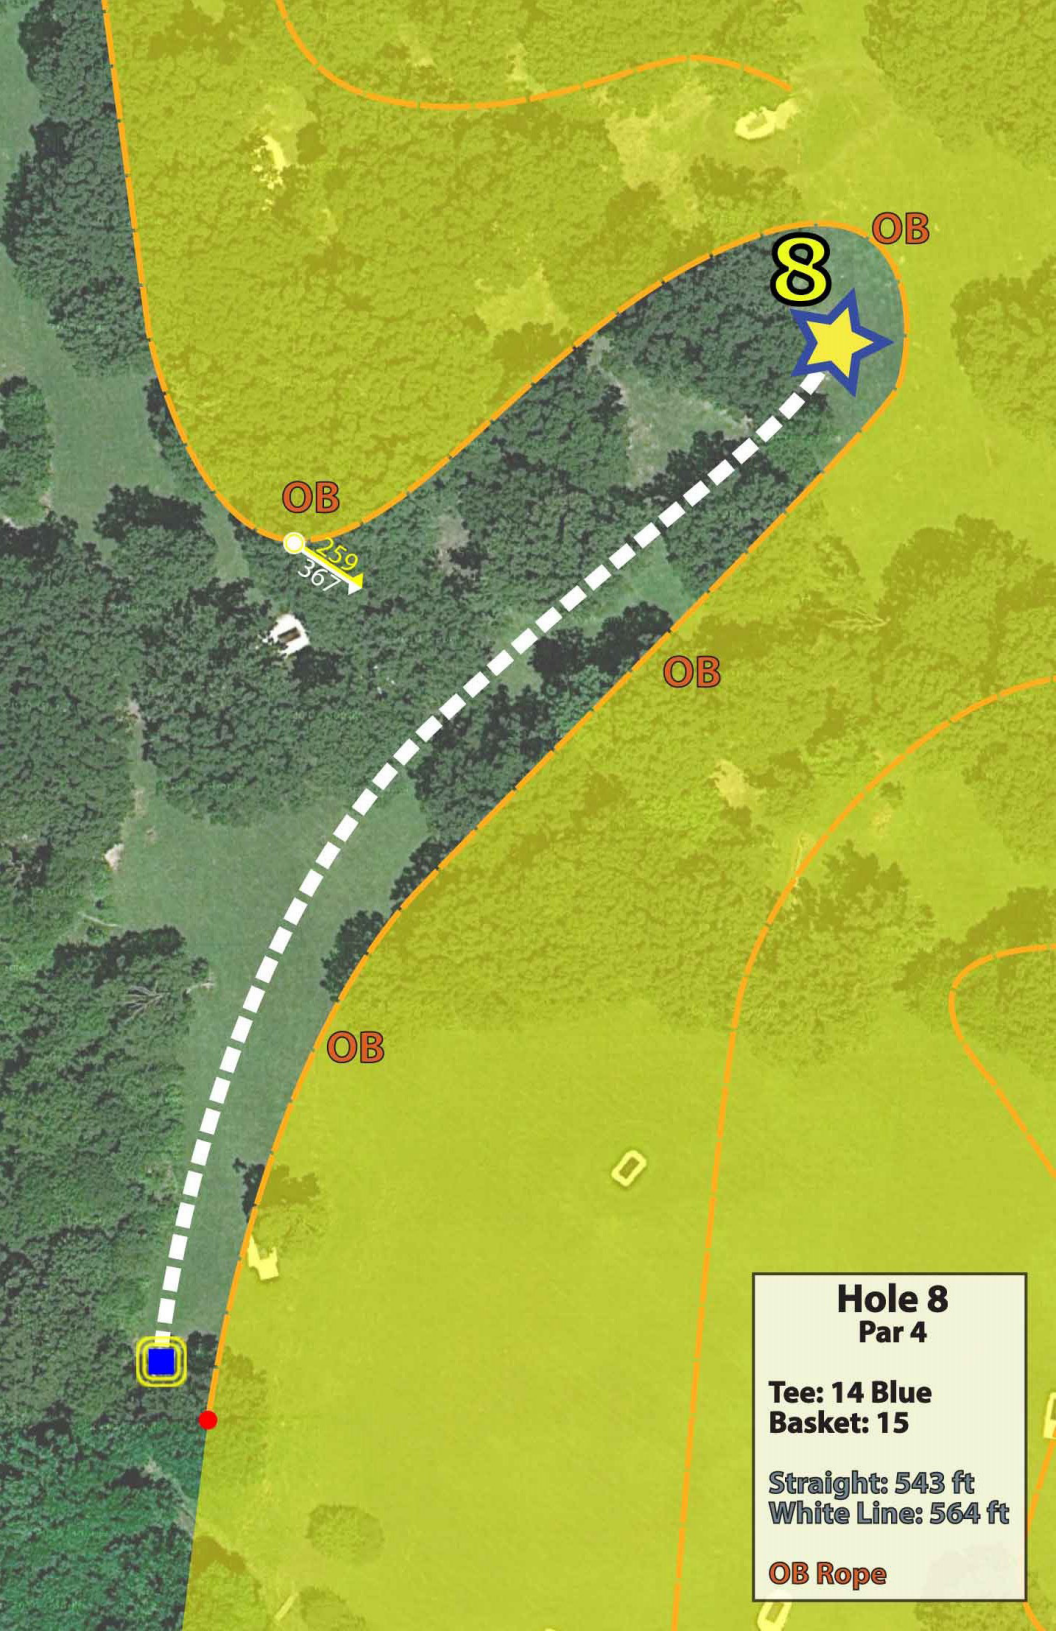

Hole 8
Par 4

Tee: 14 Blue
Basket: 15

Straight: 543 ft
White Line: 564 ft

OB Rope