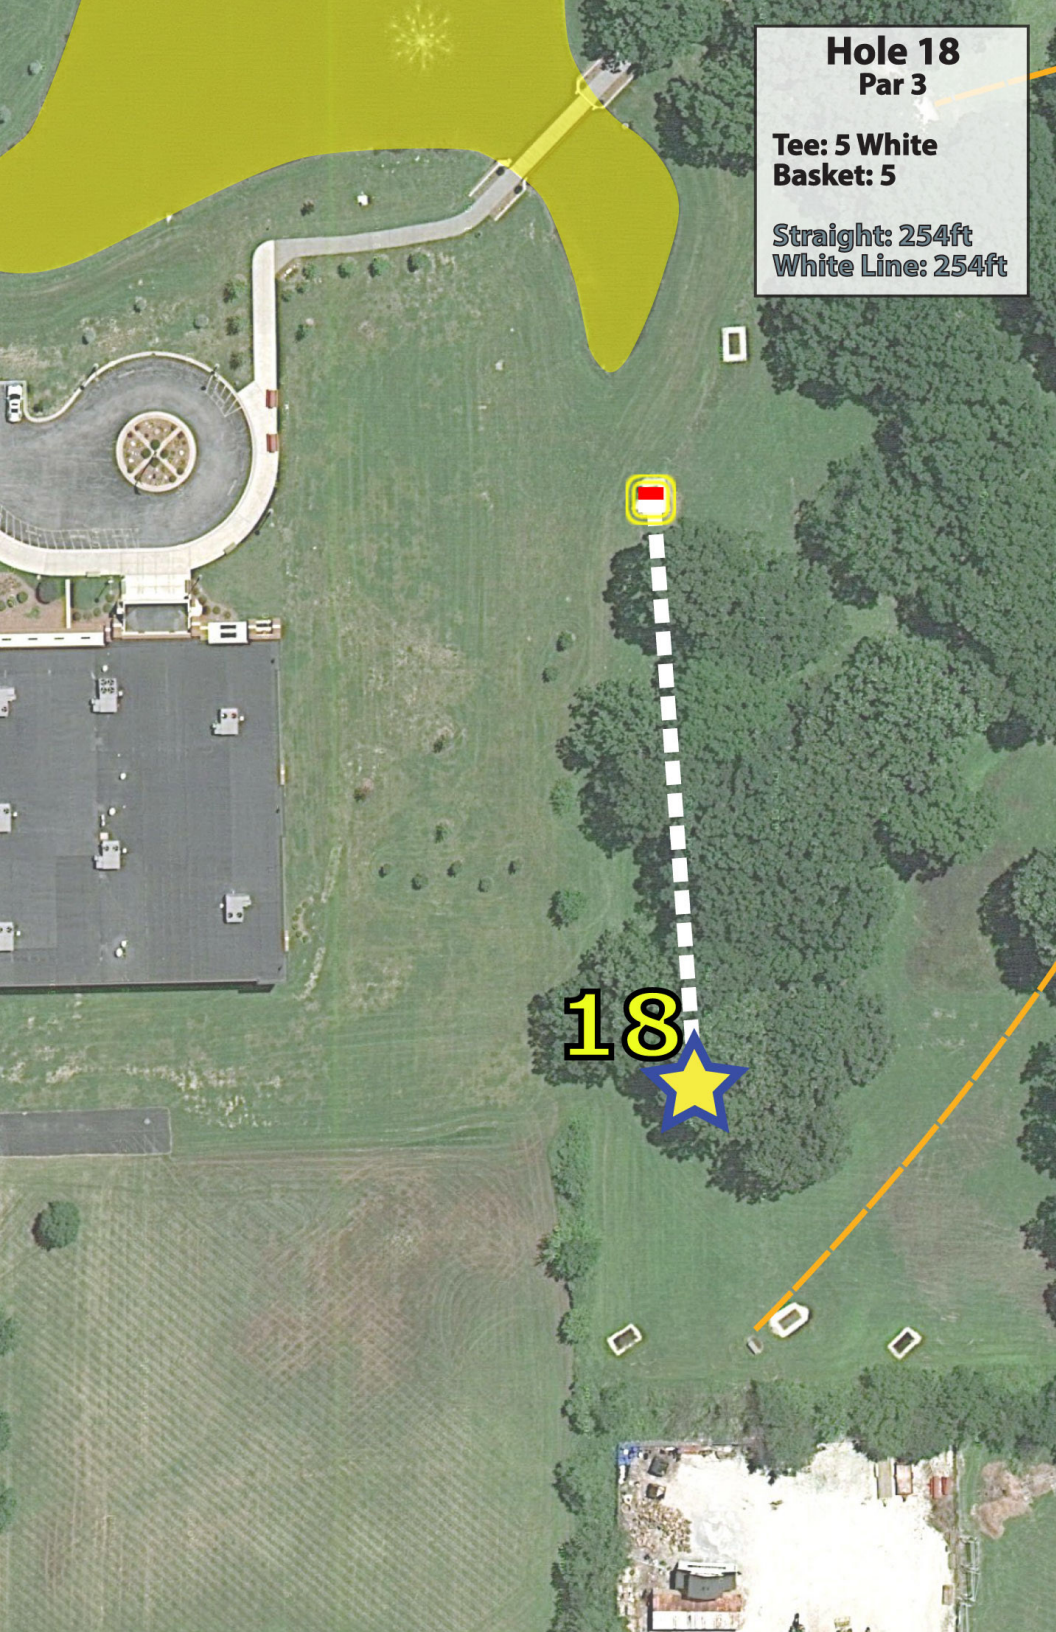

Straight: 327 ft
White Line: 337 ft

OB Water

Hole 16

Par 4

Tee: 1 Blue
Basket: 2

Straight: 514 ft
White Line: 529 ft

OB Water, Fence

16

Copyright © 2008 by
Schwartzkopf & Associates, Inc.
All rights reserved.

Hole 17
Par 3

Tee: 27 Blue
Basket: 27

Straight: 316 ft
White Line: 324ft

OB Fence, Water

17

OB

Hole 18

Par 3

Tee: 5 White
Basket: 5

Straight: 254ft
White Line: 254ft

18

Sponsors:

Tommy Arianoustsos

Dean Bingham

Frank Grimes