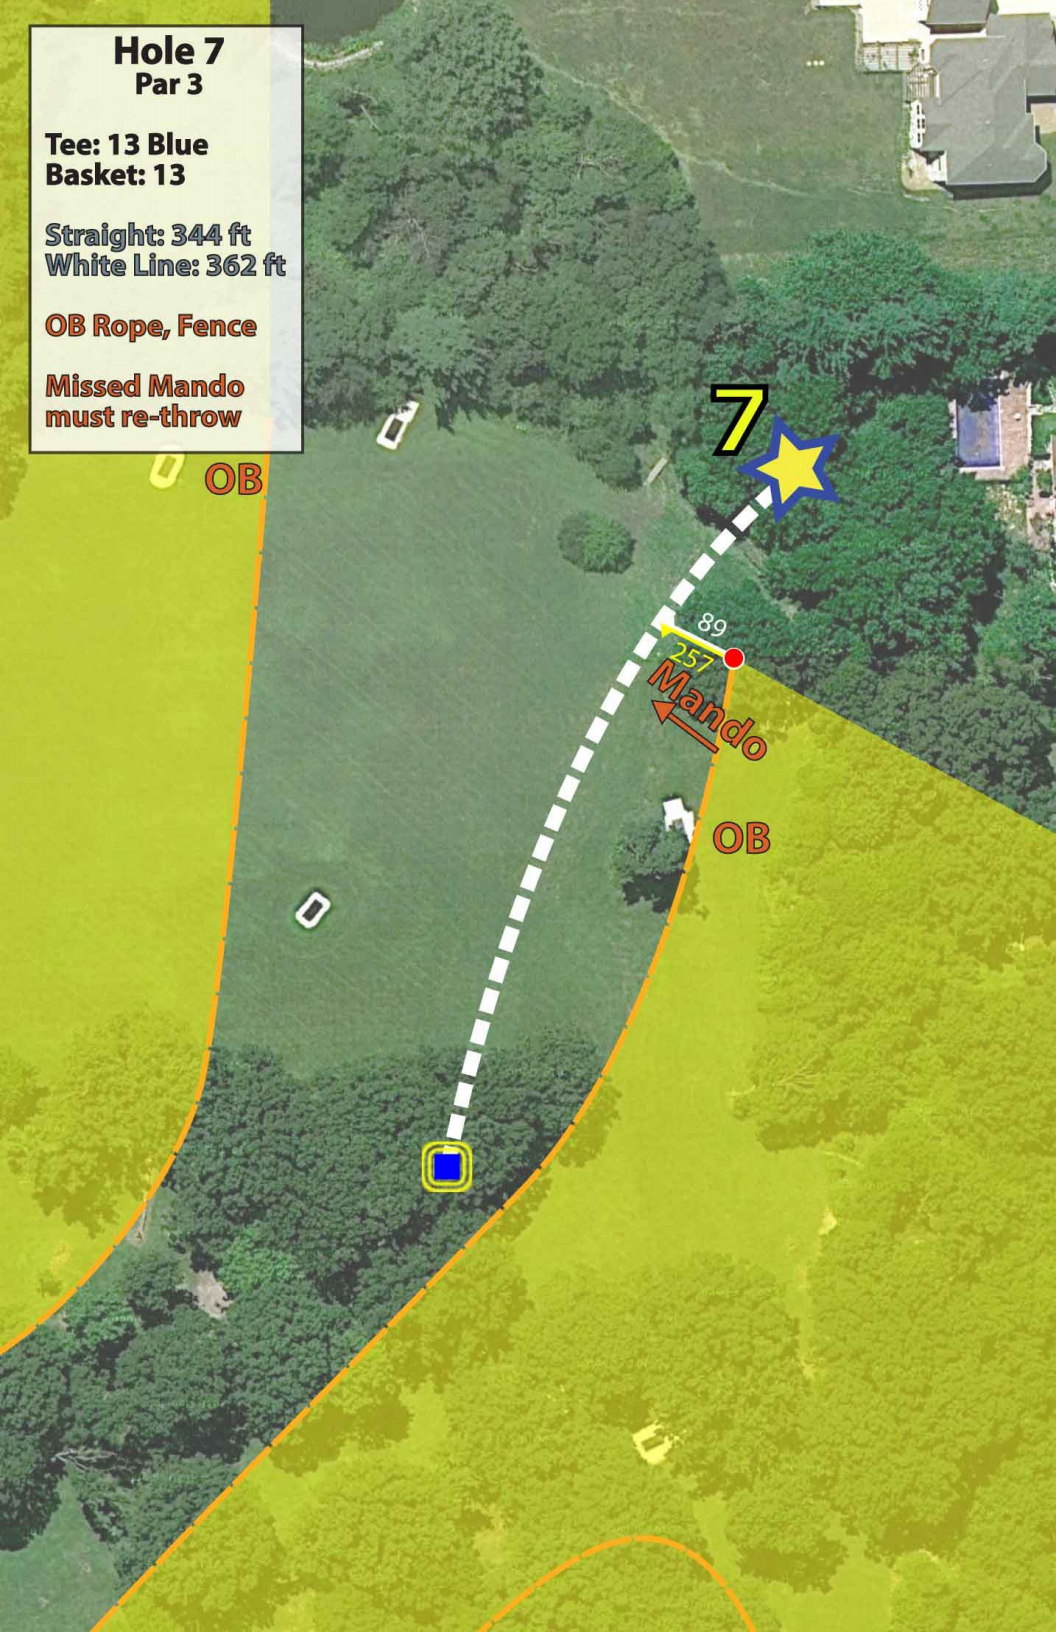

Hole 7

Par 3

Tee: 13 Blue
Basket: 13

Straight: 344 ft
White Line: 362 ft

OB Rope, Fence

Missed Mando
must re-throw

OB

7

89

257

Mando

OB