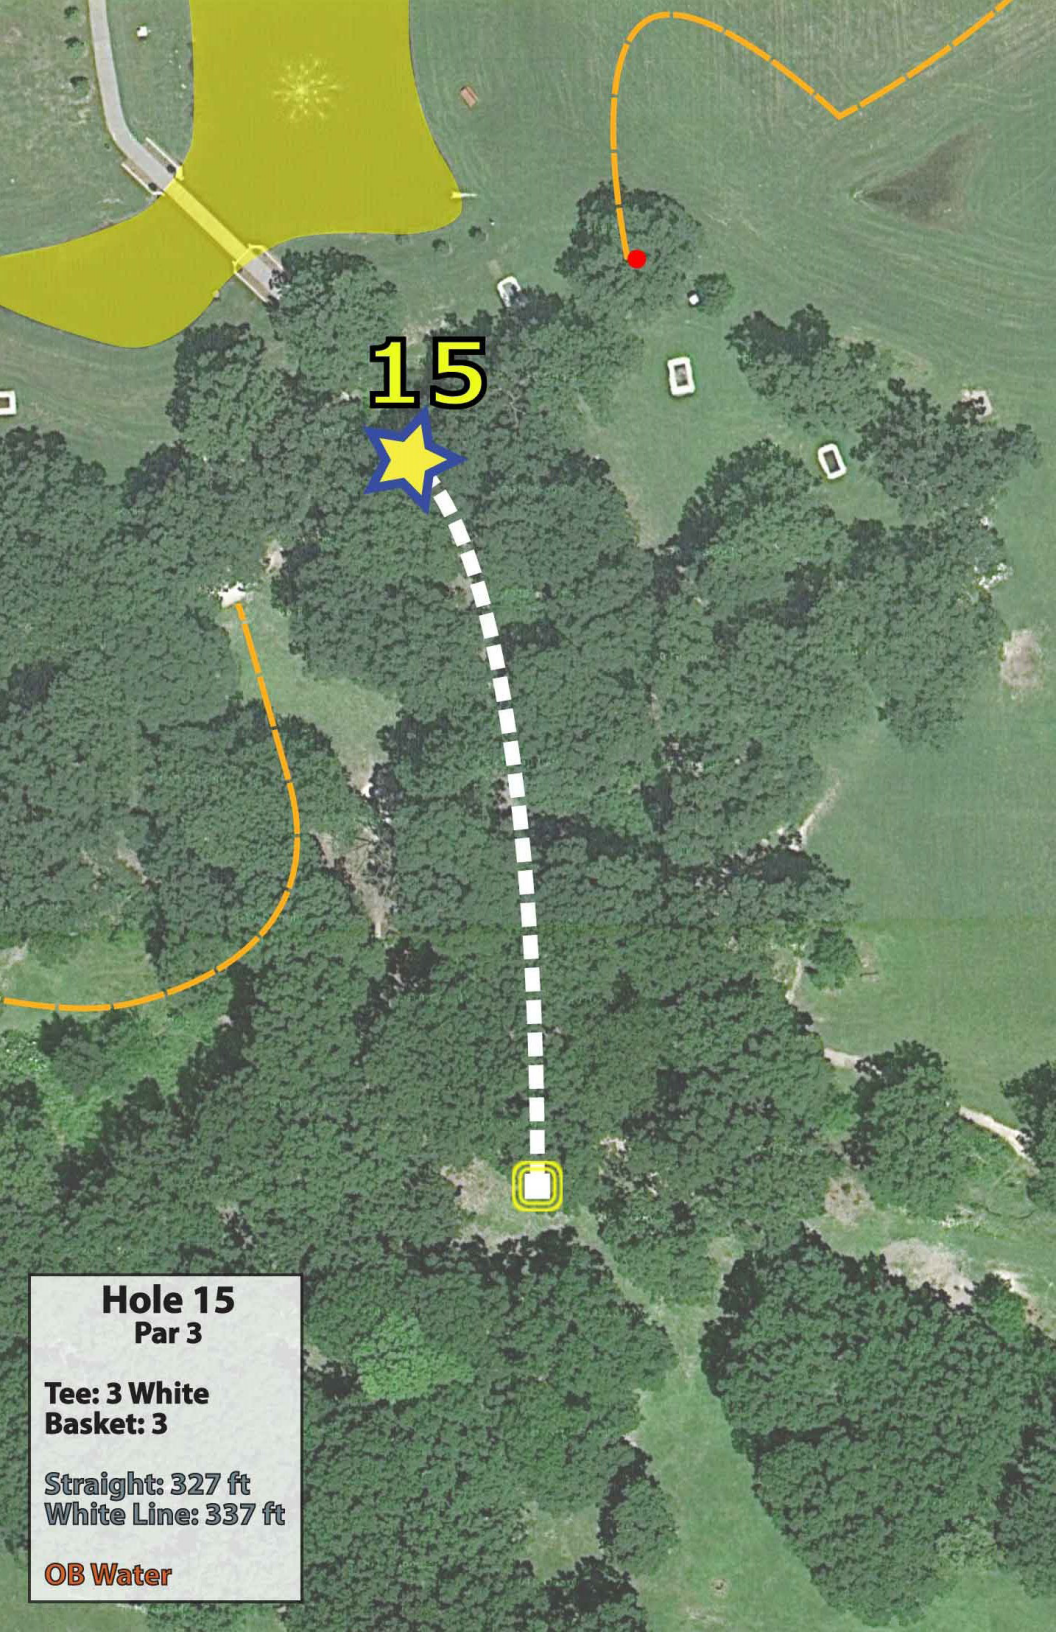

OB

523
174

Hole 12
Par 4

Tee: 6 Red
Basket: 22

Straight: 665ft
White Line: 683ft

OB Rope

13

OB

Mando
↖

Hole 13
Par 3

Tee: 24 Blue
Basket: 25

Straight: 413 ft
White Line: 416 ft

OB Rope, Fence

Missed Mando must
Re-Throw from
Previous Lie

14 

Hole 14
Par 3
Tee: 26 Blue
Basket: 26
Straight: 322 ft
White Line: 346 ft
OB Fence, Water

1000 Yards

1000 Yards

1000 Yards

1000 Yards

OB

15

Hole 15
Par 3

Tee: 3 White
Basket: 3

Straight: 327 ft
White Line: 337 ft

OB Water

Hole 16

Par 4

Tee: 1 Blue
Basket: 2

Straight: 514 ft
White Line: 529 ft

OB Water, Fence

16