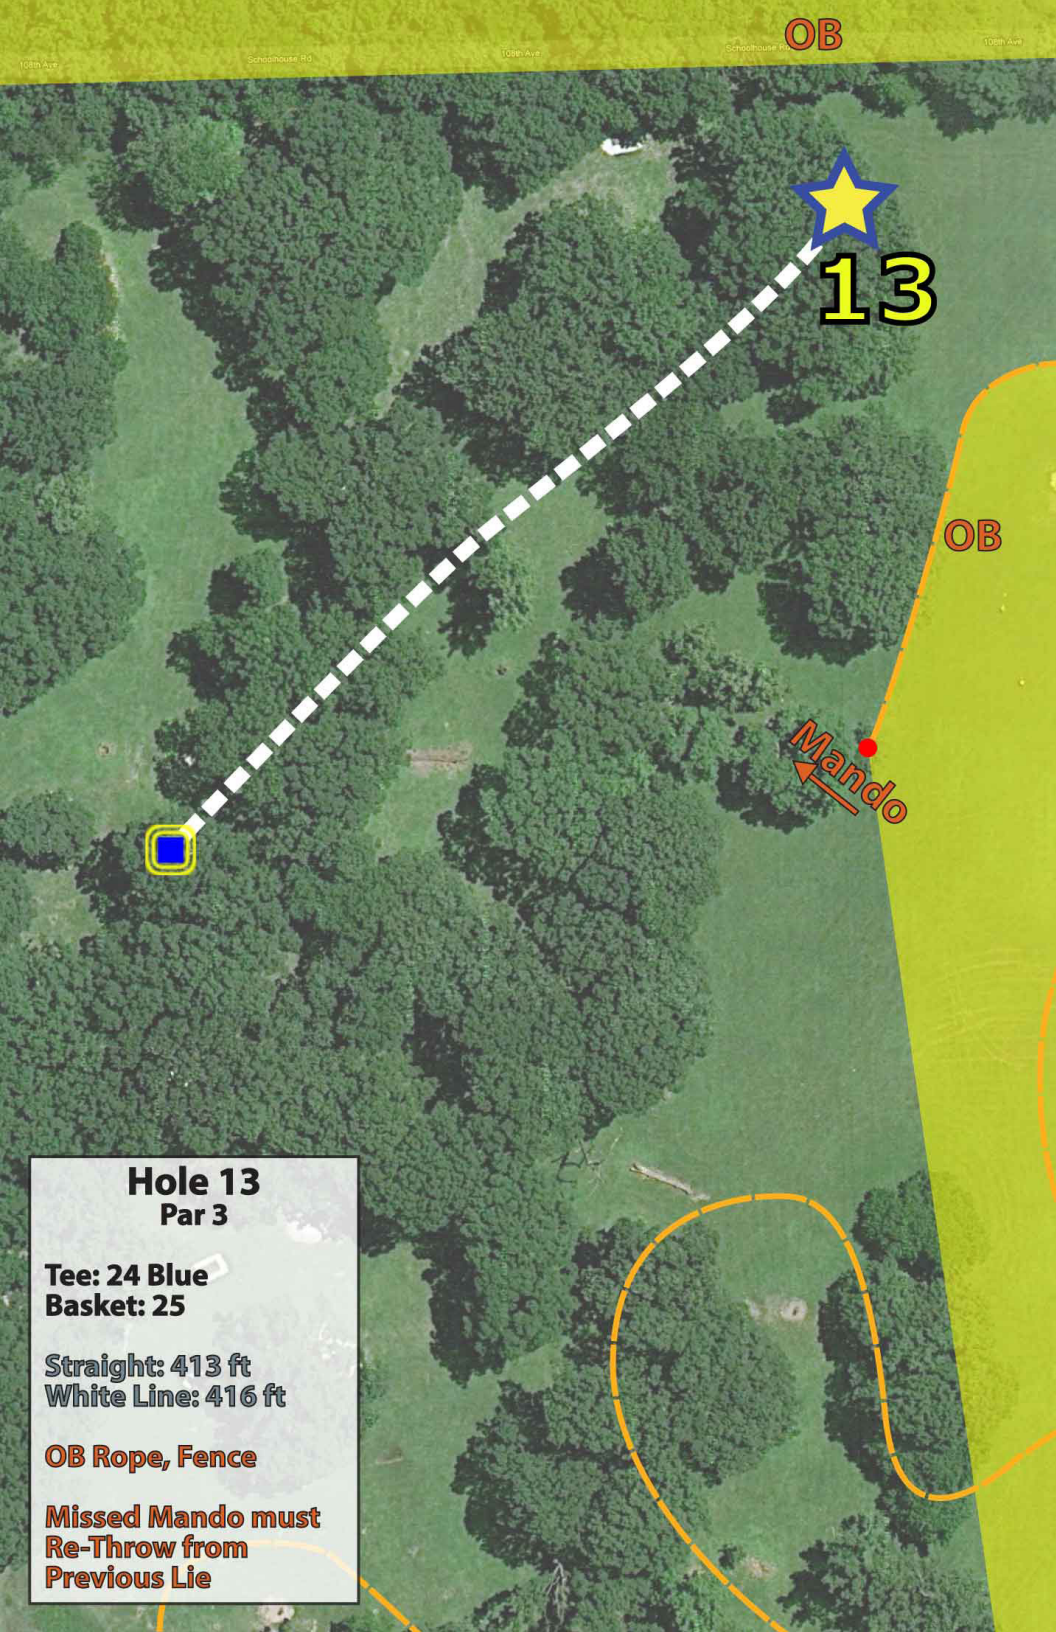

OB

523
174

Hole 12
Par 4

Tee: 6 Red
Basket: 22

Straight: 665ft
White Line: 683ft

OB Rope

13

OB

Mando
↖

Hole 13
Par 3

Tee: 24 Blue
Basket: 25

Straight: 413 ft
White Line: 416 ft

OB Rope, Fence

Missed Mando must
Re-Throw from
Previous Lie

14 

Hole 14
Par 3
Tee: 26 Blue
Basket: 26
Straight: 322 ft
White Line: 346 ft
OB Fence, Water

1000 Yards

1000 Yards

1000 Yards

1000 Yards

OB

15

Hole 15
Par 3

Tee: 3 White
Basket: 3

Straight: 327 ft
White Line: 337 ft

OB Water

Hole 16

Par 4

Tee: 1 Blue
Basket: 2

Straight: 514 ft
White Line: 529 ft

OB Water, Fence

16